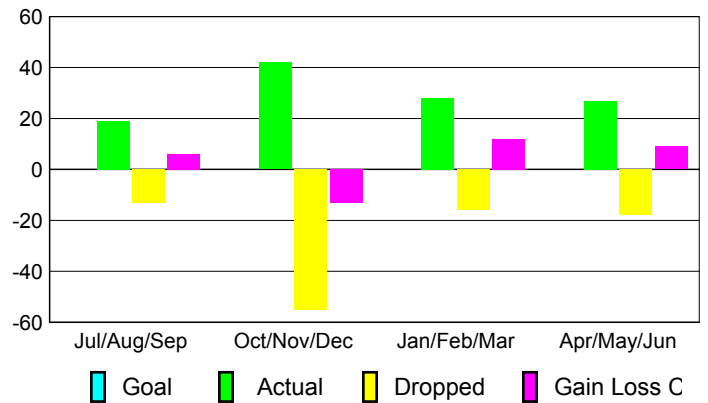

Membership Results 2009-2010

Goal, New, Dropped, Gain/Loss