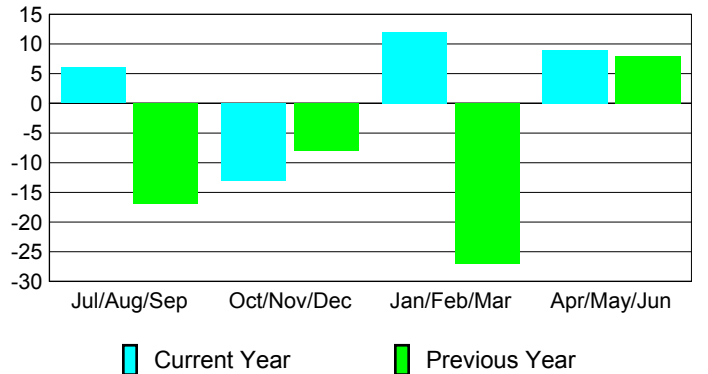

Membership Results
2009-2010

Membership
2008-2009

Month	Net Memb Goal	Actual New Memb	Actual Dropped Memb	Gain/Loss of Memb	Gain/Loss of Memb
Jul/Aug/Sep	0	19	-13	6	-17
Oct/Nov/Dec	0	42	-55	-13	-8
Jan/Feb/Mar	0	28	-16	12	-27
Apr/May/June	0	27	-18	9	8
Totals	0	116	-102	14	-44

Membership Results 2009-2010

Goal, New, Dropped, Gain/Loss

Comparison of Membership Gain/Loss

Current Year Compared to the Previous Year

Gender Comparison 2009-2010