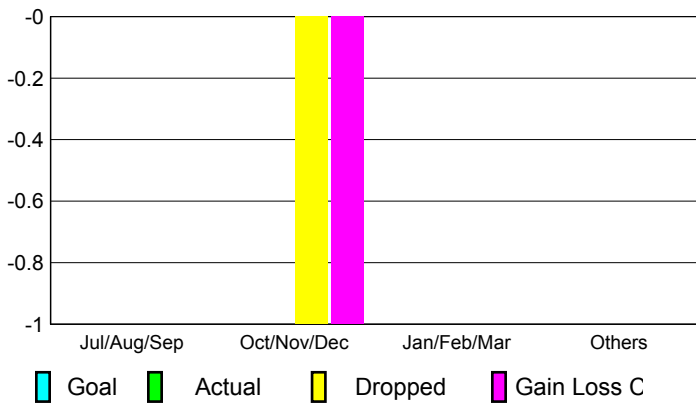

2009-2010 GMT Quarterly Report for District (or Undistricted) **District 20 E2**

GMT: **ED J LECIUS**

Location: **NEW YORK**

GMT CA: **1**

CLUBS

Club Results
2009-2010

Clubs
2008-2009

Month	New Club Goal	Actual New Clubs	Actual Dropped Clubs	Gain/Loss of Clubs	Gain/Loss of Clubs
Jul/Aug/Sep	0	0	0	0	0
Oct/Nov/Dec	0	0	-1	-1	0
Jan/Feb/Mar	0	0	0	0	0
Apr/May/June	0	0	0	0	0
Totals	0	0	-1	-1	0

Club Results 2009-2010

Goal, New, Dropped, Gain/Loss

Comparison of Club Gain/Loss

Current Year Compared to the Previous Year

YTD Status Quo Clubs 2009-2010

Status Quo Clubs Compared to Status Quo Members

MEMBERSHIP